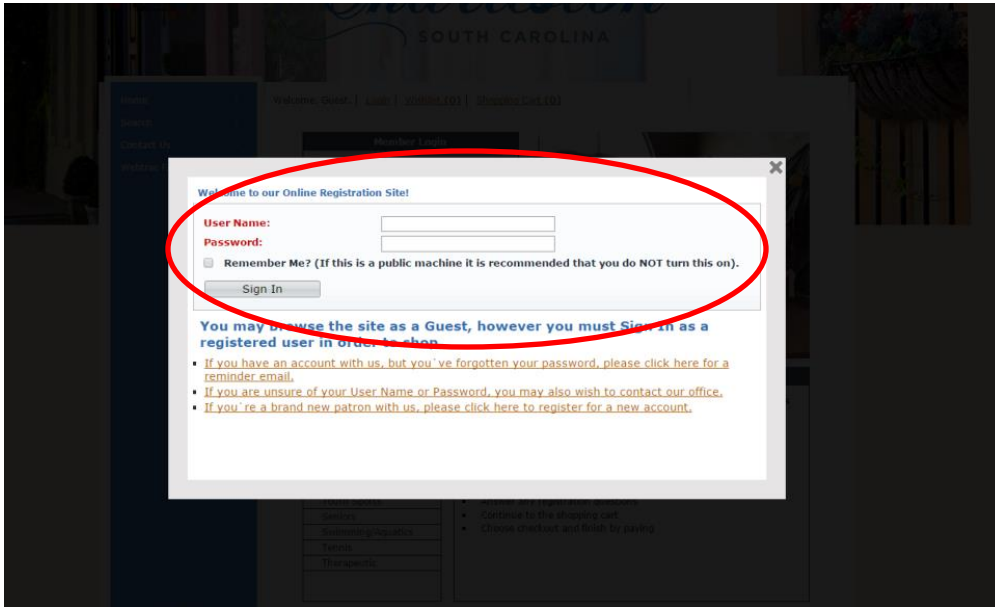

Log In

There are two potential areas to log in.

1. Log in through the Member Login box.

2. Click Login link.

Once you click [Login](#) link, this screen will appear for you to enter your username and password.

THIS IS NOT WHERE YOU LOG IN!

This is **NOT** where you sign in for Recreation Online or WebTrac. This sign in button is for those with access to edit the website.