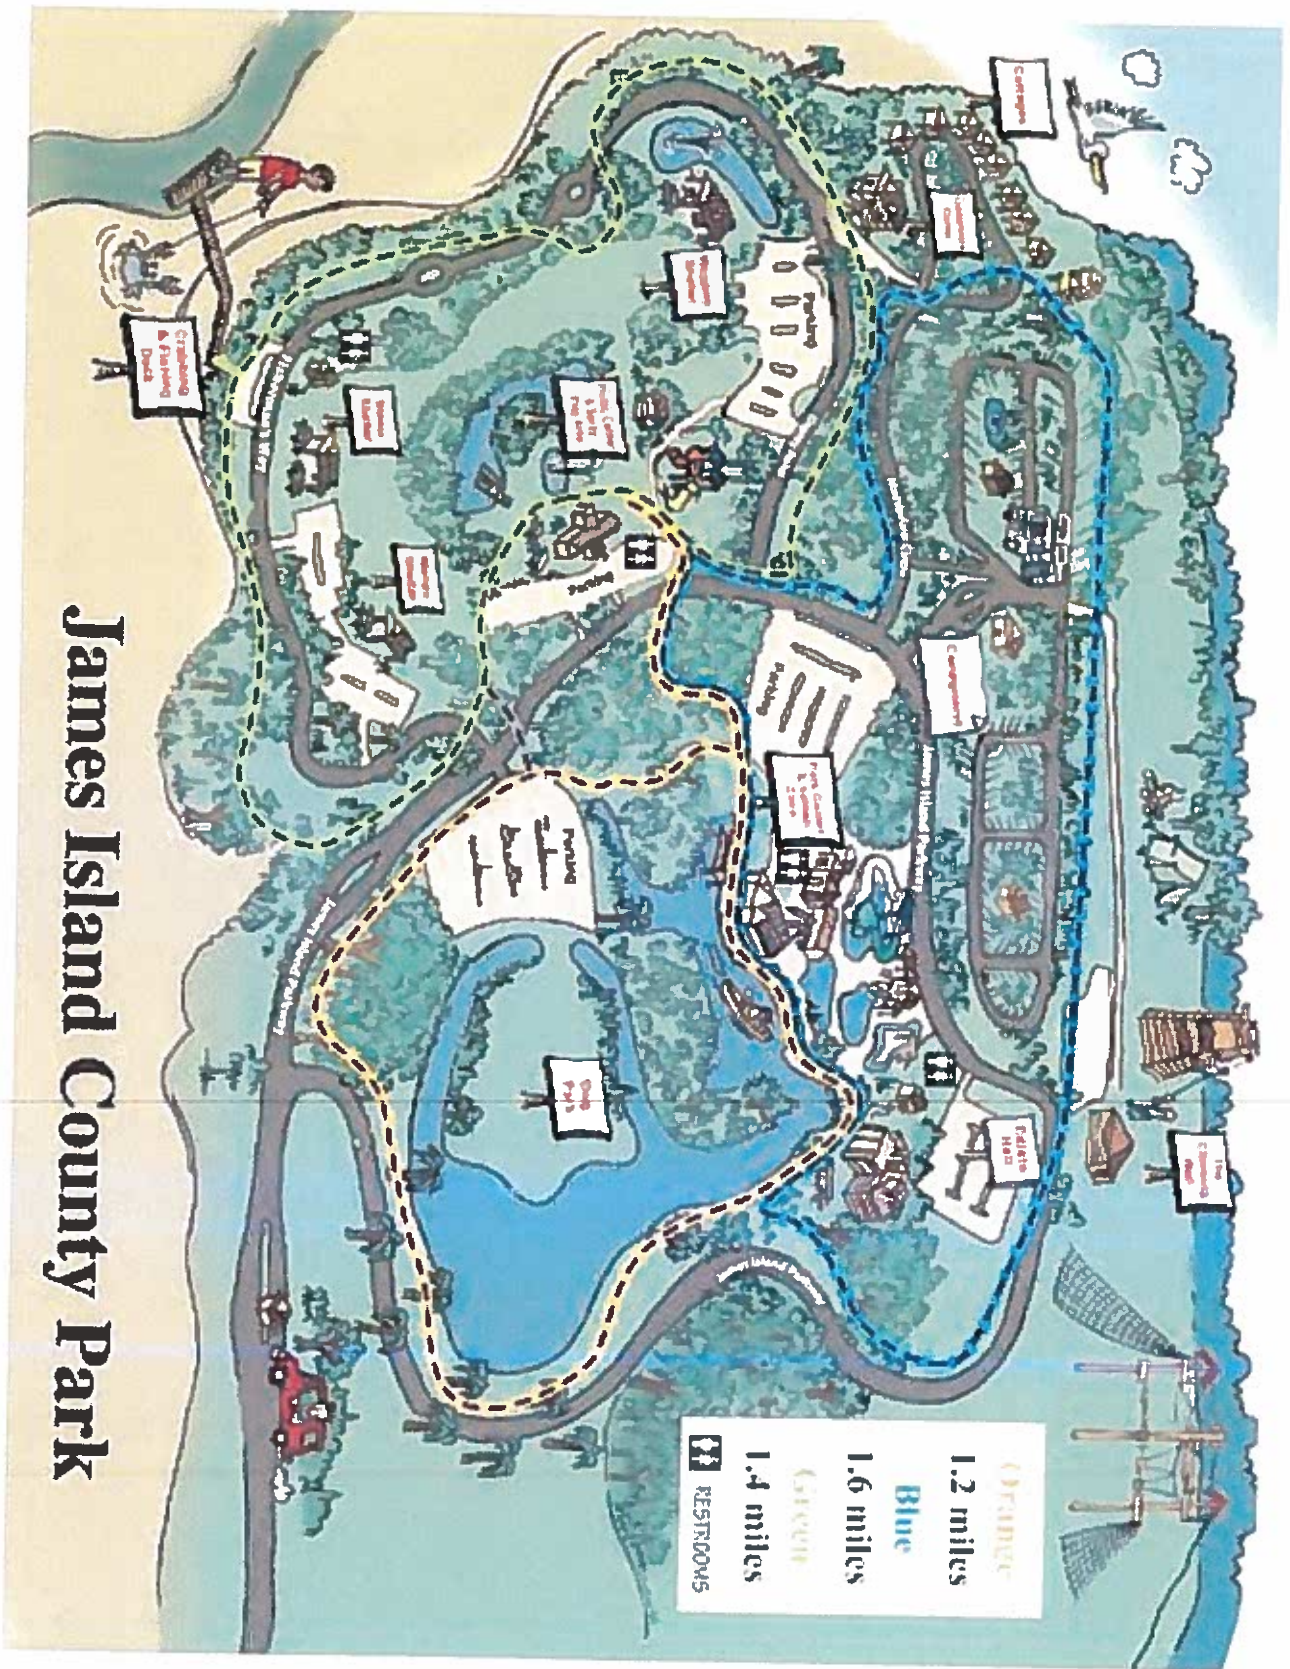

James Island County Park

Orange
 1.2 miles
Blue
 1.6 miles
Green
 1.4 miles
RESTROOMS

4K James Island County Park

24 James Island County Park

■ PAVED PATHS 1.2 miles
■ DIRT ROADS 1.6 miles
M RESTROOMS 1.4 miles

James Island County Park

1.2 miles
 Blue
 1.6 miles
 1.4 miles
 RESTROOMS