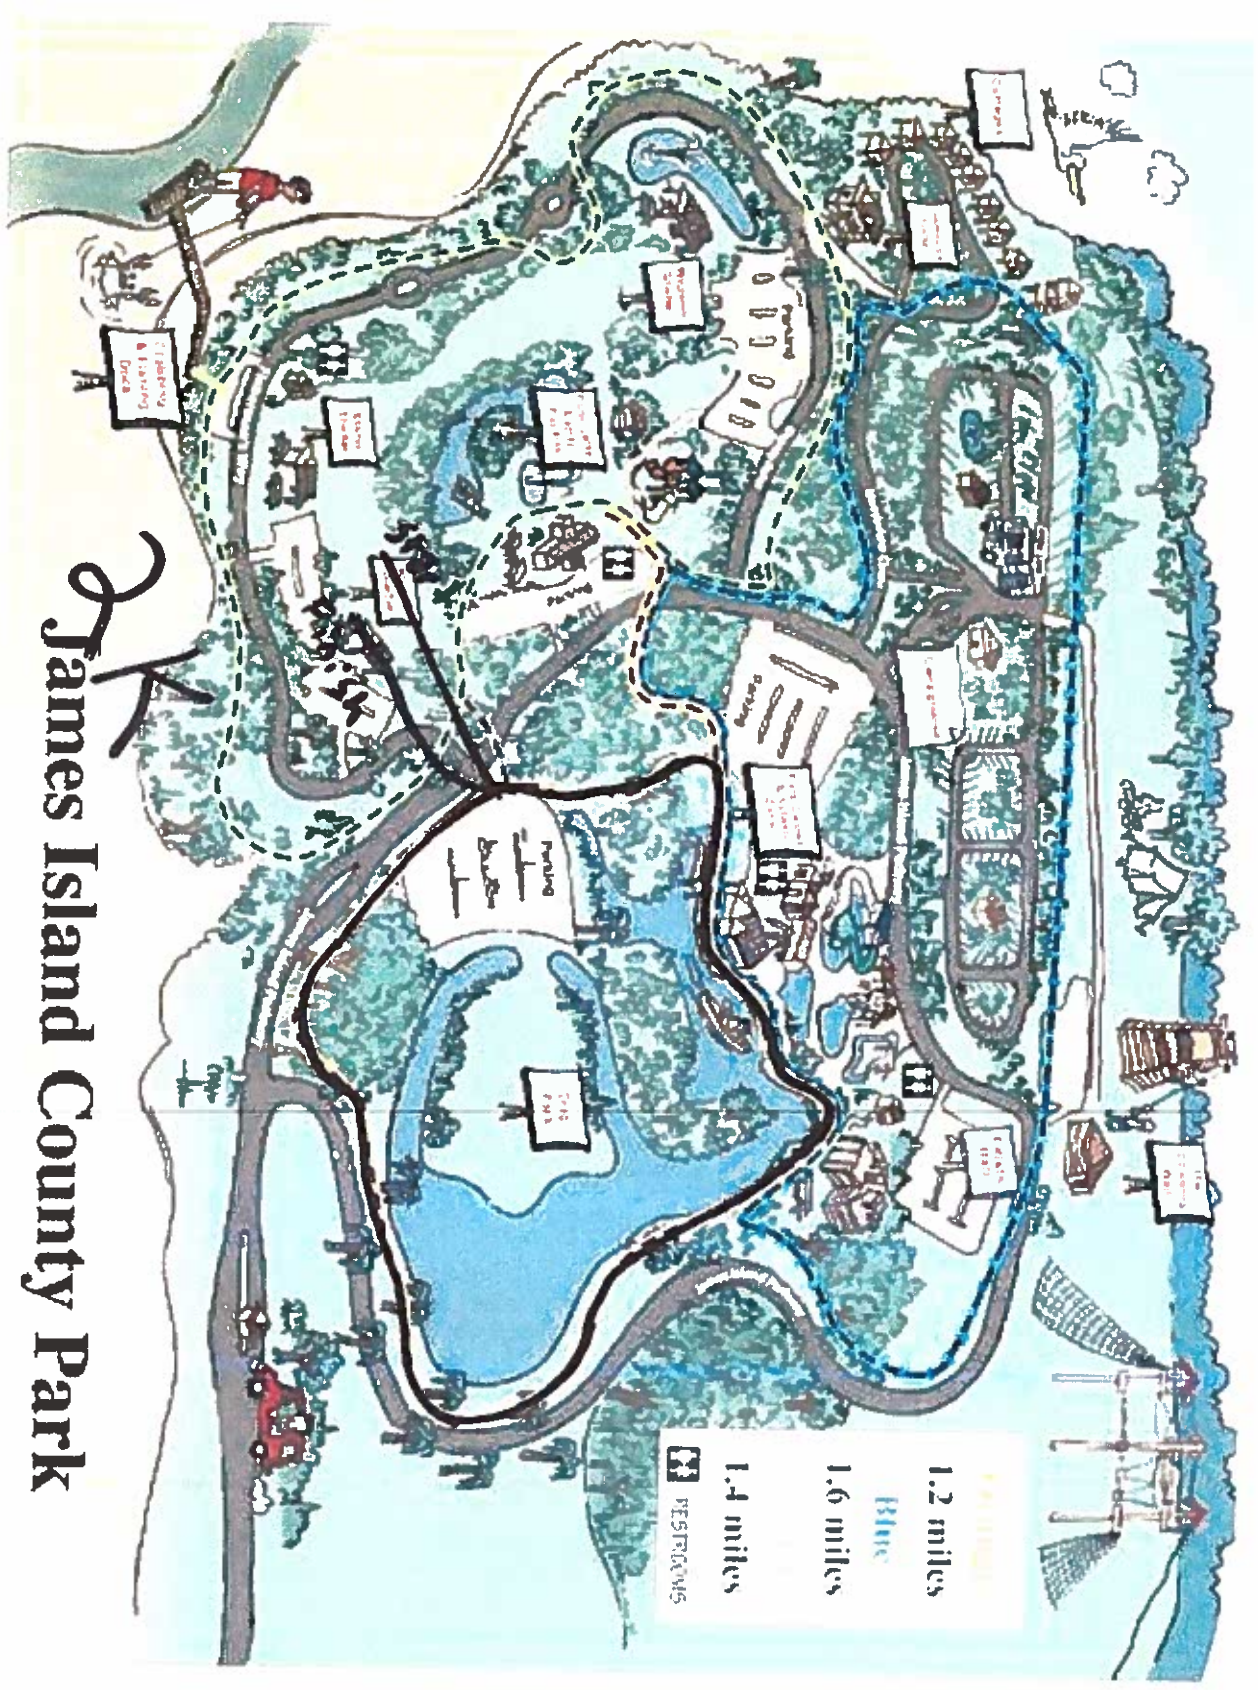

James Island County Park

Orange
 1.2 miles
Blue
 1.6 miles
Green
 1.4 miles
RESTROOMS

4K James Island County Park

24 James Island County Park

■ PAVED PATHS 1.2 miles
■ DIRT ROADS 1.6 miles
M RESTROOMS 1.4 miles

James Island County Park

1.2 miles
 Blue
 1.6 miles
 1.4 miles
 RESTROOMS